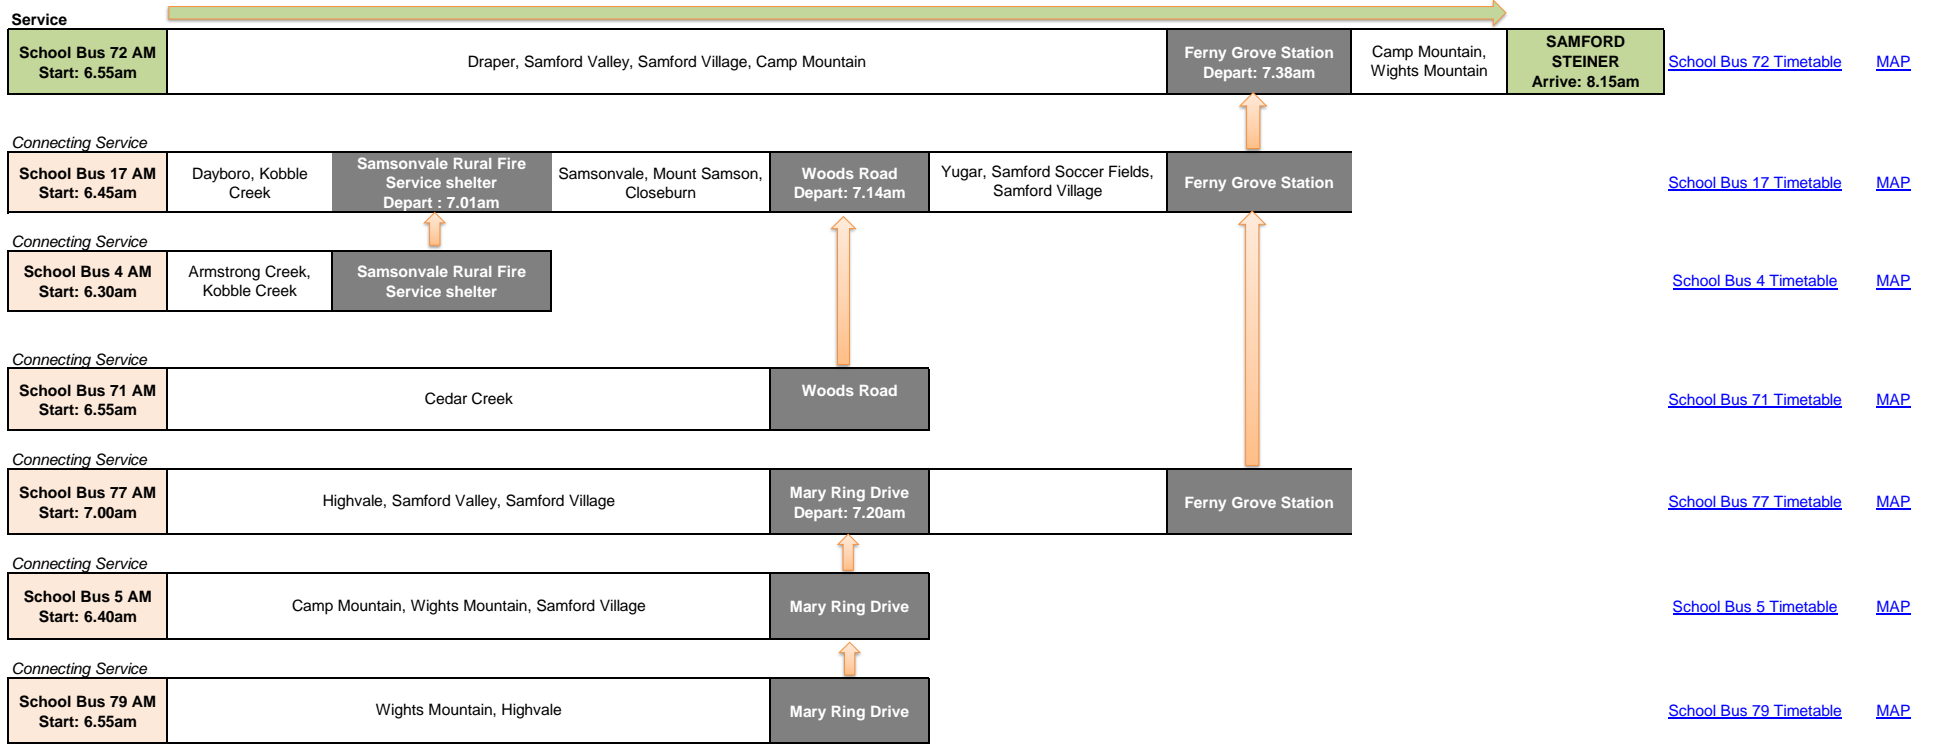

Samford Valley Steiner School - AM Services

Last Updated 17/07/2024

Samford Valley Steiner School - PM Services