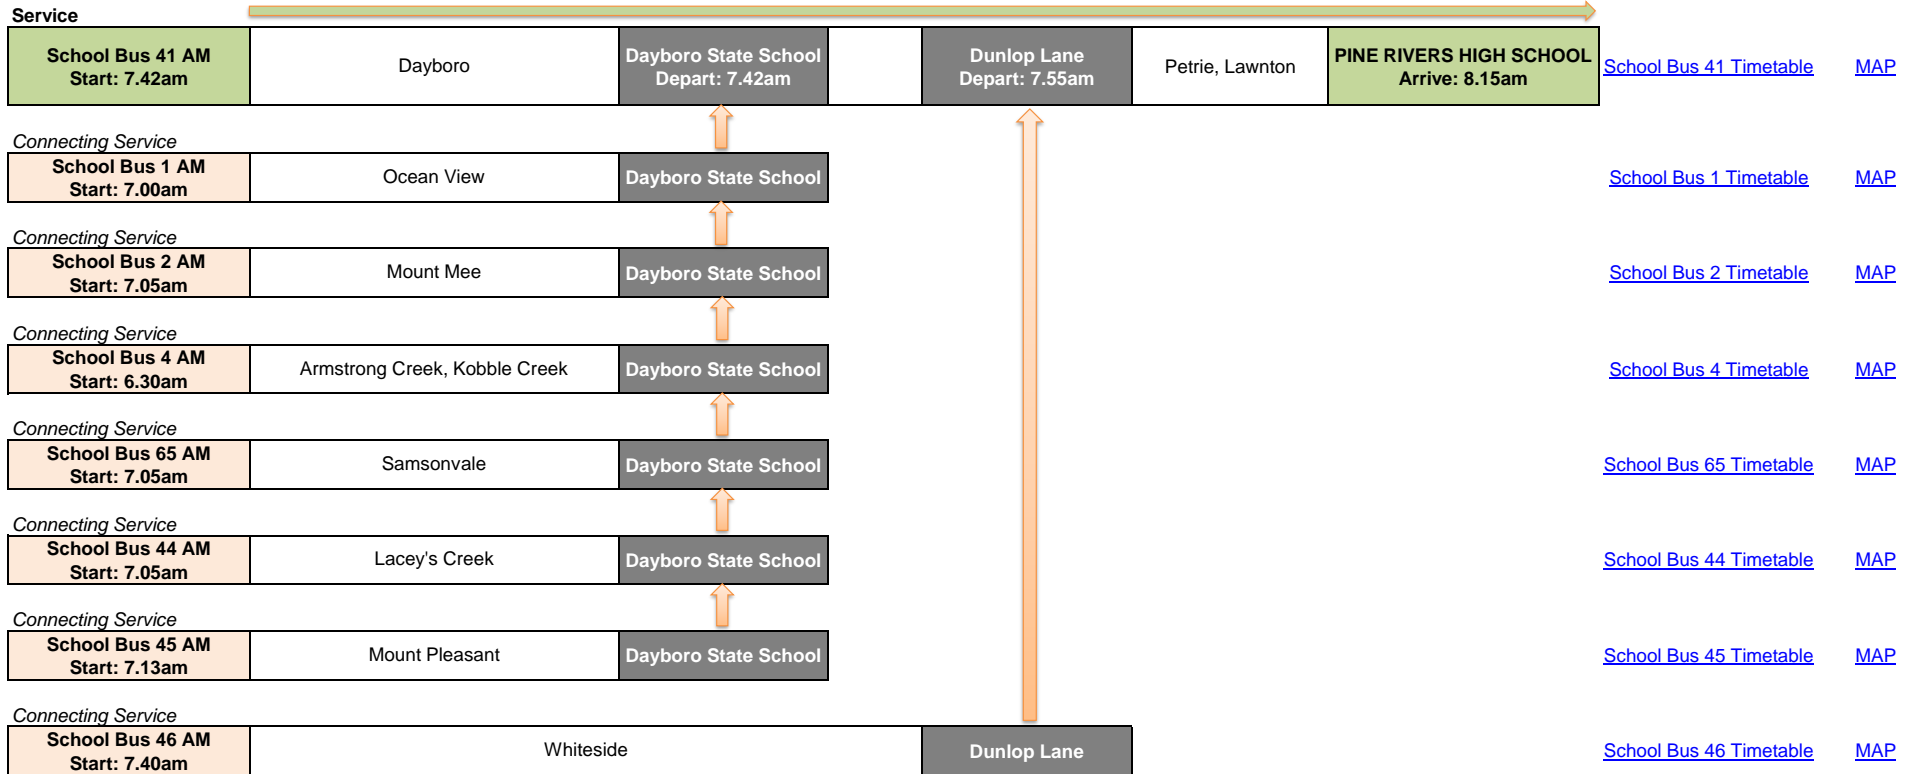

Pine Rivers State High School - AM Services

Last Updated 17/07/2024

Pine Rivers State High School - PM Services

Service

School Bus 41 PM Departs: 3.05pm	Lawnton, Petrie	Pumping Station (No.957 Dayboro Road)		Dayboro State School Arrive: 3.55pm	Service Terminates
--	-----------------	---------------------------------------	--	--	--------------------

[School Bus 41 Timetable](#) [MAP](#)

Connecting Service

School Bus 1 PM	Dayboro State School	Ocean View	Service Terminates
------------------------	----------------------	------------	--------------------

[School Bus 1 Timetable](#) [MAP](#)

Connecting Service

School Bus 2 PM	Dayboro State School	Mount Mee	Service Terminates
------------------------	----------------------	-----------	--------------------

[School Bus 45 Timetable](#) [MAP](#)

Connecting Service

School Bus 46 PM	Pumping Station (No.957 Dayboro Road)	Whiteside	Service Terminates
-------------------------	---------------------------------------	-----------	--------------------