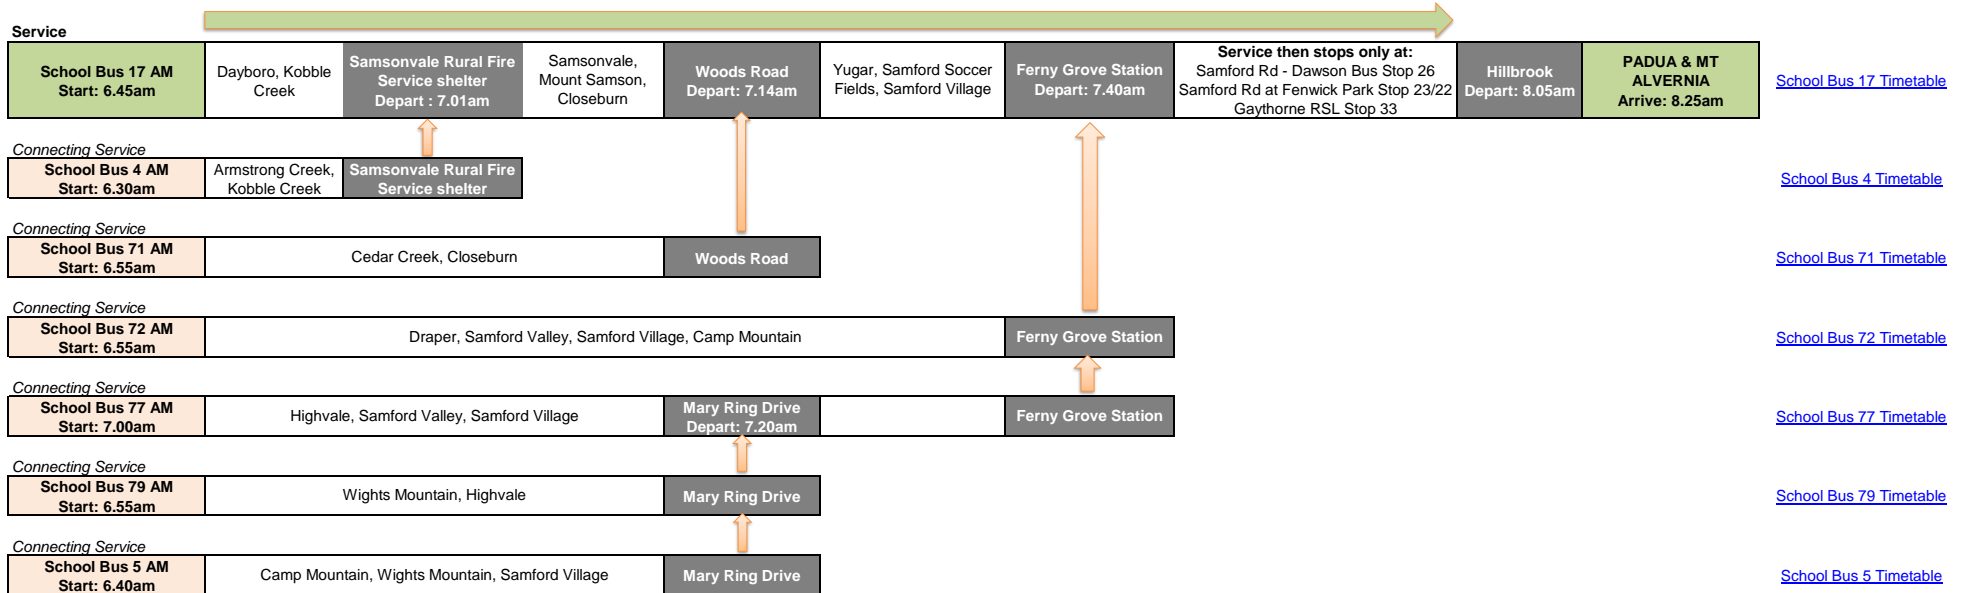

Padua & Mt Alvernia Colleges - AM Services

Maps of the route are available as links through the timetable

Last Updated 29/01/2025

Padua & Mt Alvernia Colleges - PM Services
 Maps of the route are available as links through the timetable

Service

School Bus 10 PM Departs: 3.20pm	Hillbrook Anglican School	Service then stops only at: Gaythorne RSL Stop 33 Samford Rd at Fenwick Park Stop 23/22 Samford Rd - Dawson Bus Stop 26	Express to Ferry Grove Station	Ferry Grove Station bus interchange Arrive: 4.10pm	Service Terminates
--	---------------------------	---	--------------------------------	---	---------------------------

[School Bus 10 Timetable](#)

Connecting Service

School Bus 71 PM Departs: 4.15pm	Ferry Grove Station bus interchange	Express to Samford Village	Highvale, Samford Valley	Service Terminates
--	-------------------------------------	----------------------------	--------------------------	---------------------------