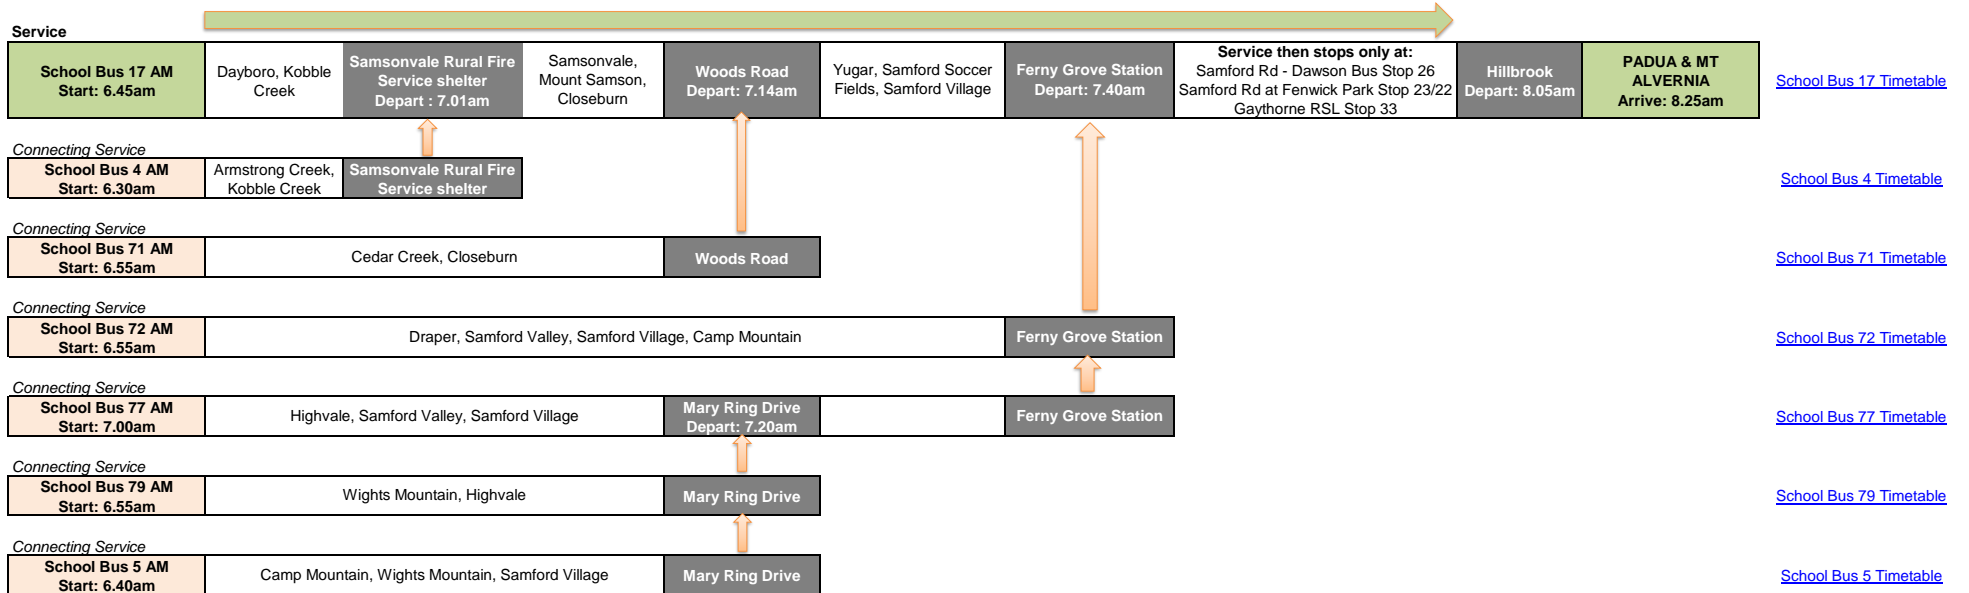

# Padua & Mt Alvernia Colleges - AM Services

Maps of the route are available as links through the timetable

Last Updated 10/12/2024

Padua & Mt Alvernia Colleges - PM Services  
 Maps of the route are available as links through the timetable

Service

<b>School Bus 10 PM</b> Departs: 3.20pm	Hillbrook Anglican School	<b>Service then stops only at:</b> Gaythorne RSL Stop 33 Samford Rd at Fenwick Park Stop 23/22 Samford Rd - Dawson Bus Stop 26	Express to Ferry Grove Station	Ferry Grove Station bus interchange Arrive: 4.10pm	<b>Service Terminates</b>
--	---------------------------	---	--------------------------------	---	---------------------------

[School Bus 10 Timetable](#)

Connecting Service

<b>School Bus 71 PM</b> Departs: 4.15pm	Ferry Grove Station bus interchange	Express to Samford Village	Highvale, Samford Valley	<b>Service Terminates</b>
--	-------------------------------------	----------------------------	--------------------------	---------------------------