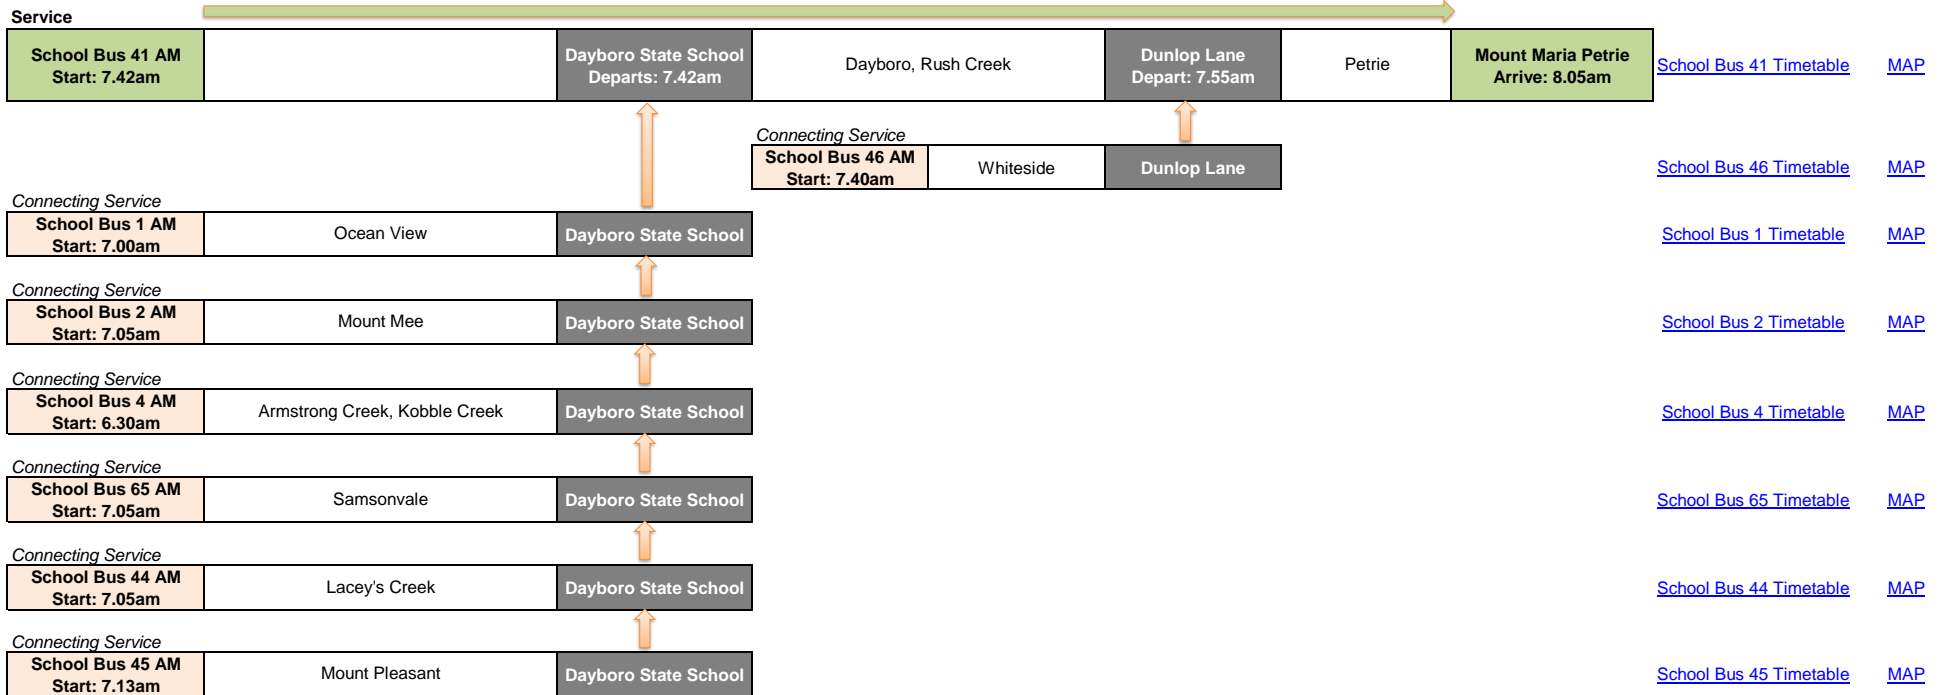

Mount Maria College Petrie - AM Services

Last Updated 17/07/2024

Mount Maria College Petrie - PM Services