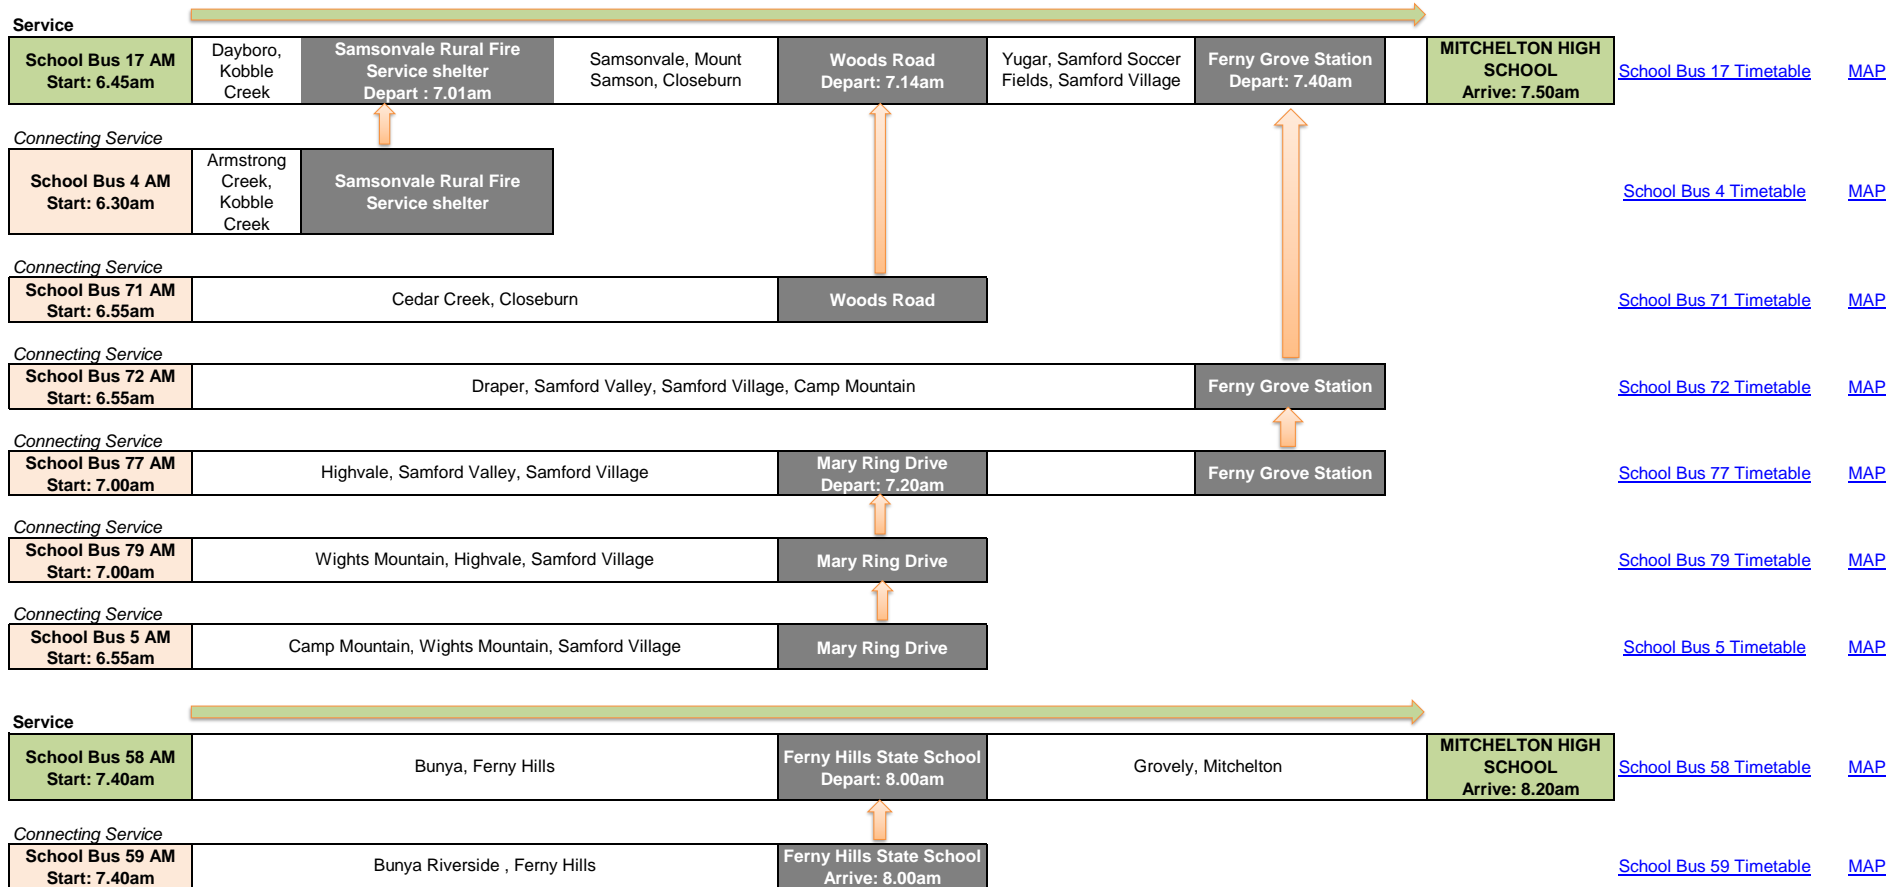

Mitchelton State High School - AM Services

Last Updated 17/07/2024

Mitchelton State High School - PM Services