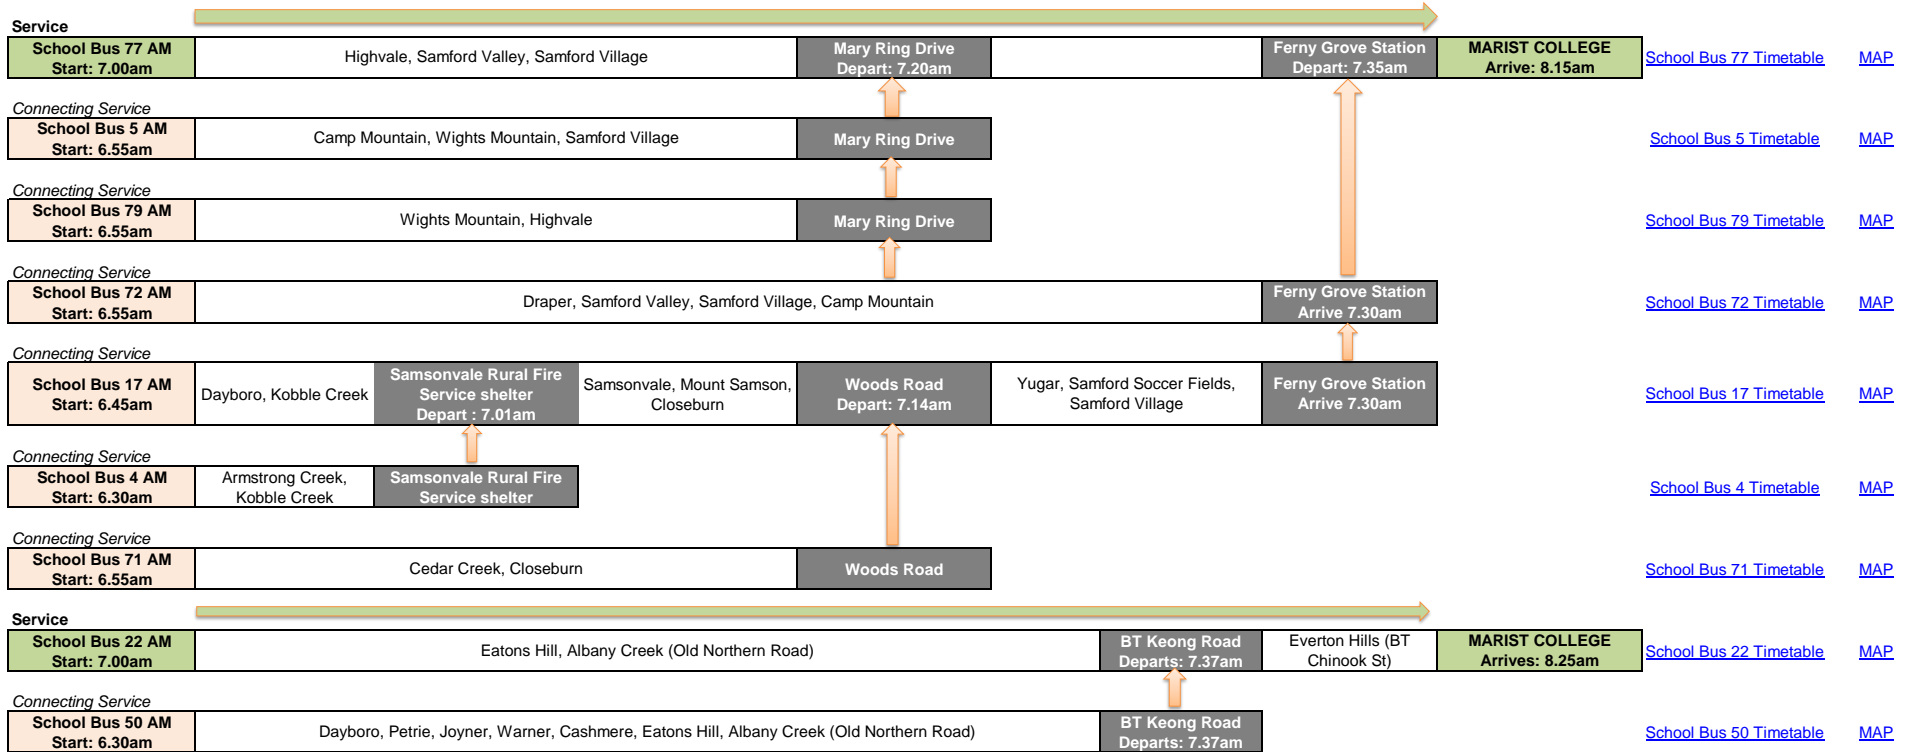

# Marist College - AM Services

Last Updated 17/07/2024

Marist College - PM Services

Service

<b>School Bus 22 PM</b> Departs: 3.30pm	Everton Hills, Albany Creek, Eatons Hill	<b>Service Terminates</b>
--	--	---------------------------

[School Bus 22 Timetable](#) [MAP](#)

Service

<b>School Bus 12 PM</b> Departs: 3.30pm	Enoggera, Gaythorne, Mitchelton, Upper Kedron, Ferny Grove	Ferny Grove Station bus interchange Arrive: 4.10pm
--	--	---

[School Bus 12 Timetable](#) [MAP](#)

Connecting Service

<b>School Bus 71 PM</b> Departs: 4.15pm	Ferny Grove Station bus interchange	Express to Samford Village	Samford State School Arrive: 4.30pm	Highvale, Samford Valley	<b>Service Terminates</b>
--	-------------------------------------	----------------------------	--	--------------------------	---------------------------

[School Bus 71 Timetable](#) [MAP](#)

Connecting Service

<b>School Bus 76 PM</b> Departs: 4.15pm	Ferny Grove Station bus interchange	Express to Samford Village	Samford State School Arrive: 4.30pm	Wights Mountain, Highvale	<b>Service Terminates</b>
--	-------------------------------------	----------------------------	--	---------------------------	---------------------------