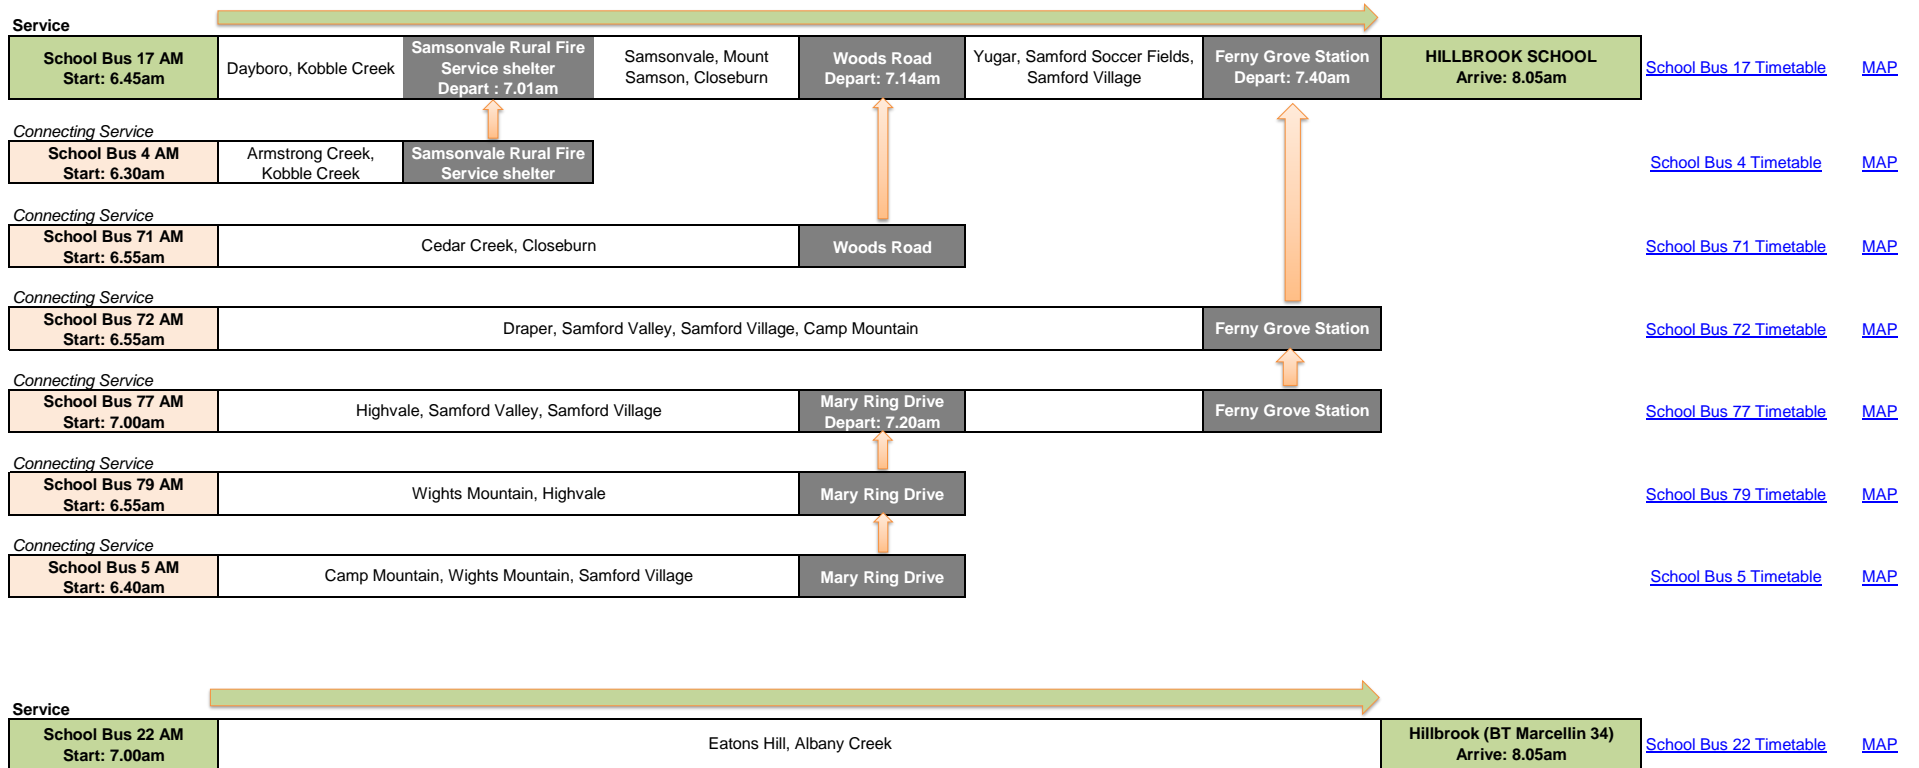

Hillbrook Anglican School - AM Services

Last updated 17/07/2024

Hillbrook Anglican School - PM
4.15 PM Services from Ferny Grove Station

Service 					
School Bus 71 PM Departs: 4.15pm	Express to Samford Village	Samford State School Arrive: 4.30pm	Highvale, Samford Valley	Service Terminates School Bus 71 Timetable MAP	
Service 					
School Bus 76 PM Departs: 4.15pm	Express to Samford Village	Samford State School Arrive: 4.30pm	Wights Mountain, Highvale	Service Terminates School Bus 76 Timetable MAP	
Service 					
School Bus 59 PM Departs: 4.15pm	Camp Mountain, Wights Mountain			Service Terminates School Bus 59 Timetable MAP	
Service 					
School Bus 58 PM Departs: 4.15pm	Ferry Hills, Bunya, Bunya Riverside			Service Terminates School Bus 58 Timetable MAP	
Service 					
School Bus 75 PM Departs: 4.15pm	Samford Village, Yugar, Closeburn	Woods Road Arrive: 4.35pm	Samsonvale, Mount Samson, Kobble Creek, Dayboro	Service Terminates School Bus 75 Timetable MAP	
 <i>Connecting Service</i>					
		School Bus 74 PM	Woods Road	Cedar Creek	Service Terminates School Bus 74 Timetable MAP
Service 					
School Bus 22 PM Departs: 3.45pm	Everton Hills, Albany Creek, Eatons Hill			Service Terminates School Bus 22 Timetable MAP	