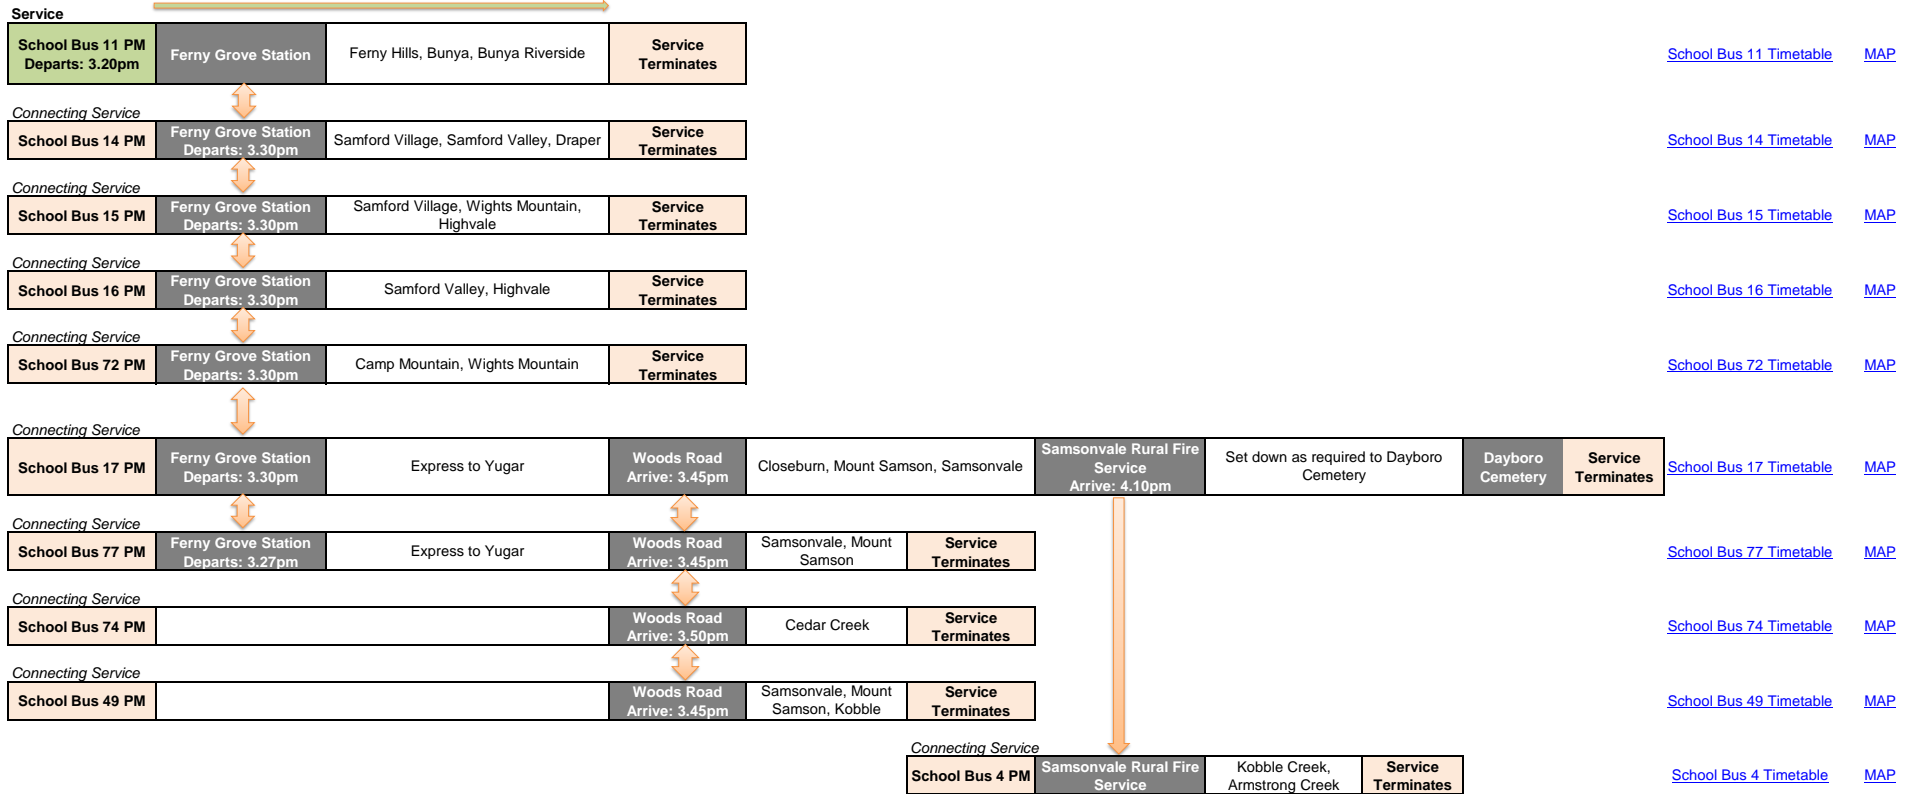

Ferny Grove State School - AM Services

Service					
School Bus 59 AM Start: 7.40am	Bunya Riverside, Ferny Hills	Ferny Hills State School Depart: 8.00am	FERNY GROVE STATE SCHOOL Arrive: 8.12am	School Bus 59 Timetable	MAP
<i>Connecting Service</i>					
School Bus 58 AM Start: 7.40am	Bunya, Ferny Hills	Ferny Hills State School Arrive: 8.00am		School Bus 58 Timetable	MAP
Service					
School Bus 16 AM Start: 7.35am	Samford Valley, Highvale, Samford Village, Mary Ring Drive		FERNY GROVE STATE SCHOOL	School Bus 16 Timetable	MAP
Service					
School Bus 60 AM Start: 7.35am	Mount Samson, Closeburn	Woods Road Depart: 7.55am	FERNY GROVE STATE SCHOOL	School Bus 60 Timetable	MAP
<i>Connecting Service</i>					
School Bus 49 AM Start: 7.30am	Samsonvale, Mount Samson, Closeburn	Woods Road		School Bus 49 Timetable	MAP
Service					
School Bus 75 AM Start: 7.35am	Dayboro, Kobbie Creek, Samsonvale, Mount Samson, Closeburn	Woods Road Depart: 8.00am	FERNY GROVE STATE SCHOOL	School Bus 75 Timetable	MAP
Service					
School Bus 74 AM Start: 7.20am	Samford Village, Wights Mountain, Camp Mountain		FERNY GROVE STATE SCHOOL	School Bus 74 Timetable	MAP

Last Updated 03/06/2024

Ferny Grove State School - PM Services

Last Updated 03/06/2024