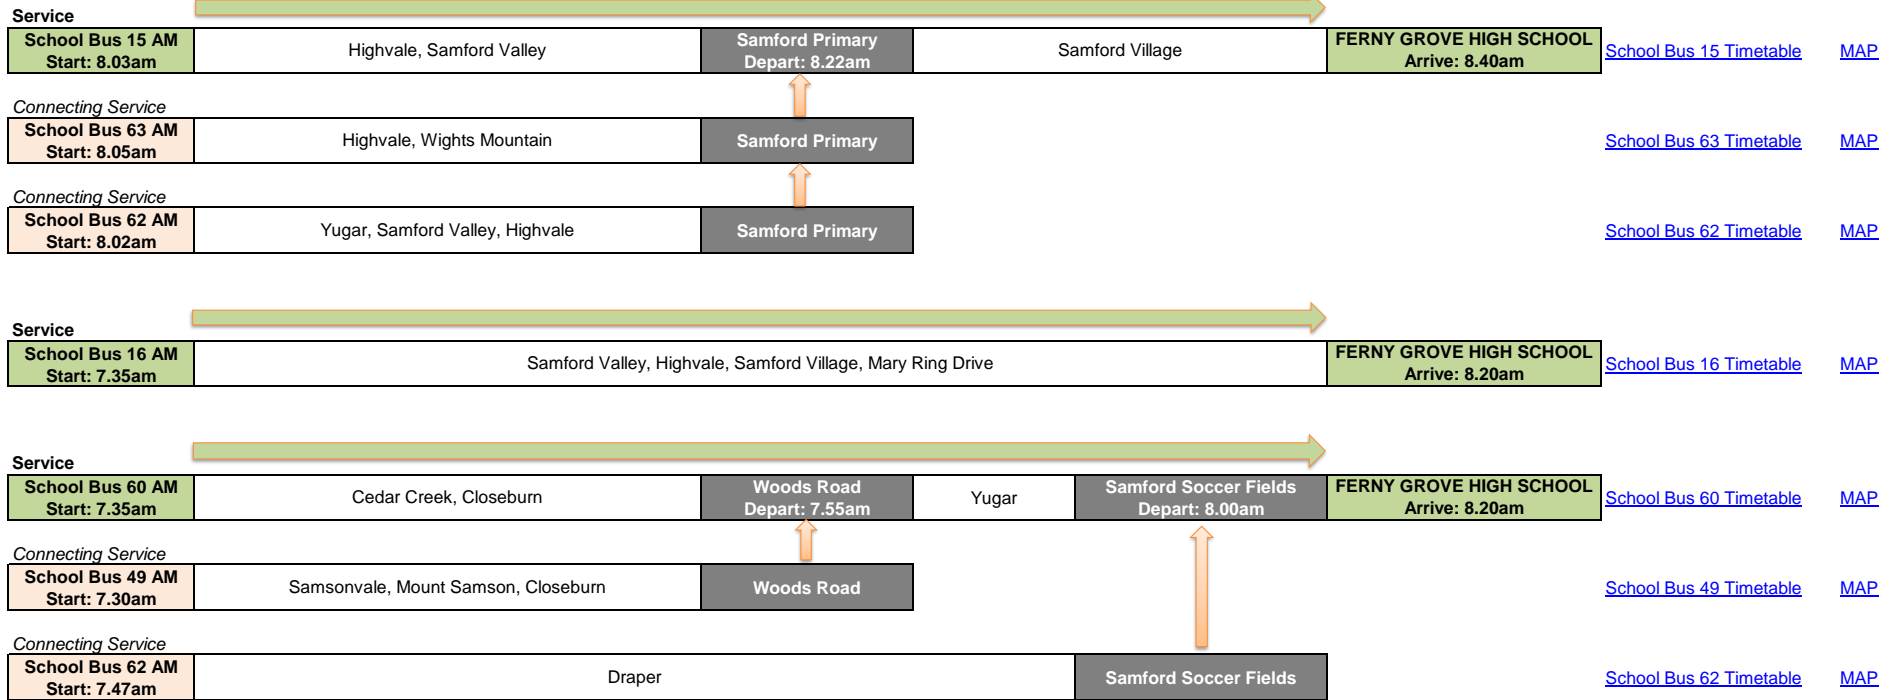

Ferny Grove State High School - AM Services

Last Updated 24/05/2024

Ferny Grove State High School - AM Services

Last Updated 17/07/2024

Ferny Grove State High School - PM Services

Service									
School Bus 17 PM Departs: 3.30pm	Express to Yugar	Woods Road Arrive: 3.45pm	Closeburn, Mount Samson, Samsonvale	Samsonvale Rural Fire Service Arrive: 4.10pm	Set down as required to Dayboro Cemetery	Dayboro Cemetery	Service Terminates	School Bus 17 Timetable	MAP
Service									
School Bus 77 PM Departs: 3.27pm	Express to Yugar	Woods Road Arrive: 3.45pm	Samsonvale, Mount Samson	Service Terminates				School Bus 77 Timetable	MAP
Connecting Service									
School Bus 74 PM	Samsonvale, Mount Samson, Closeburn	Woods Road Arrive: 3.50pm	Cedar Creek	Service Terminates				School Bus 74 Timetable	MAP
Connecting Service									
School Bus 49 PM	Samsonvale, Mount Samson, Closeburn	Woods Road Arrive: 3.45pm	Samsonvale, Mount Samson, Kobble Creek, Dayboro	Service Terminates				School Bus 49 Timetable	MAP
Connecting Service									
School Bus 4 PM	Samsonvale Rural Fire Service	Kobble Creek, Armstrong Creek	Service Terminates				School Bus 4 Timetable	MAP	
Service									
School Bus 11 PM Departs: 3.25pm	Ferny Hills, Bunya, Bunya Riverside						Service Terminates	School Bus 11 Timetable	MAP
Service									
School Bus 14 PM Departs: 3.25pm	Samford Village, Samford Valley, Draper						Service Terminates	School Bus 14 Timetable	MAP
Service									
School Bus 15 PM Departs: 3.25pm	Samford Village, Wights Mountain, Highvale						Service Terminates	School Bus 15 Timetable	MAP
Service									
School Bus 16 PM Departs: 3.25pm	Samford Valley, Highvale						Service Terminates	School Bus 16 Timetable	MAP
Service									
School Bus 72 PM Departs: 3.25pm	Camp Mountain, Wights Mountain						Service Terminates	School Bus 72 Timetable	MAP