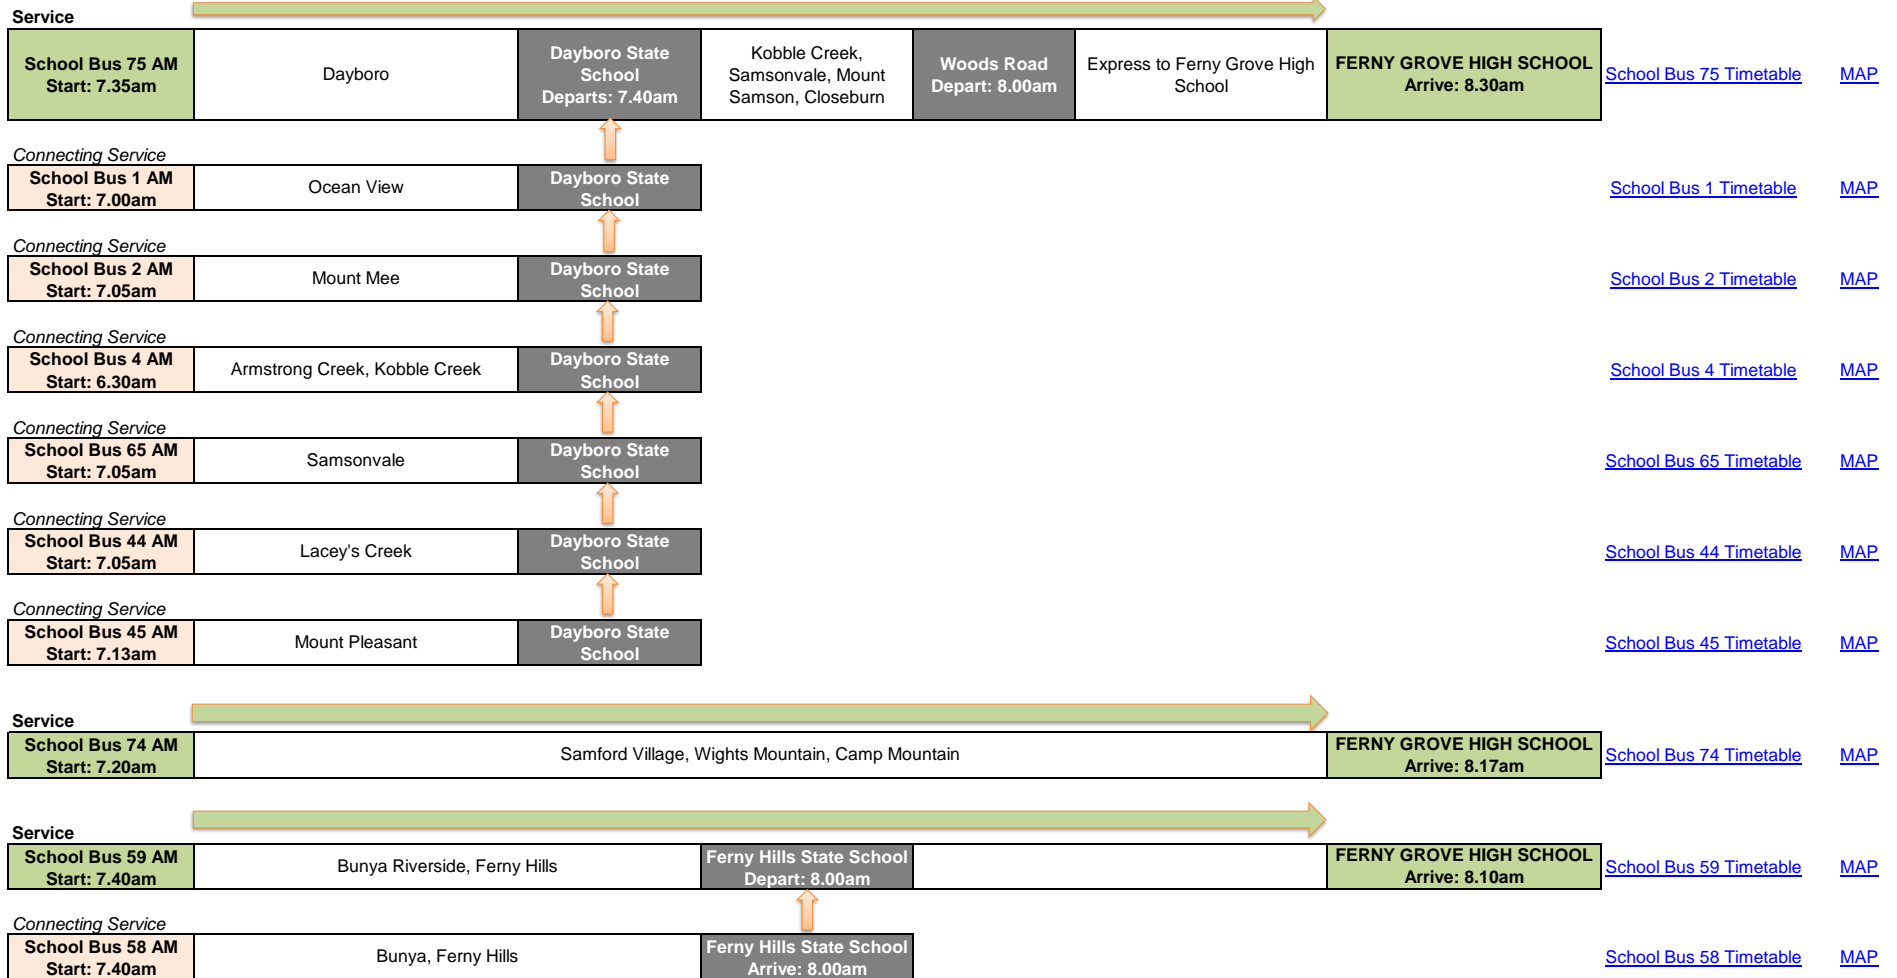

Ferny Grove State High School - AM Services

Last Updated 24/05/2024

Ferny Grove State High School - AM Services

Last Updated 17/07/2024

Ferny Grove State High School - PM Services

Service									
School Bus 17 PM Departs: 3.30pm	Express to Yugar	Woods Road Arrive: 3.45pm	Closeburn, Mount Samson, Samsonvale	Samsonvale Rural Fire Service Arrive: 4.10pm	Set down as required to Dayboro Cemetery	Dayboro Cemetery	Service Terminates	School Bus 17 Timetable	MAP
Service									
School Bus 77 PM Departs: 3.27pm	Express to Yugar	Woods Road Arrive: 3.45pm	Samsonvale, Mount Samson	Service Terminates				School Bus 77 Timetable	MAP
Connecting Service									
School Bus 74 PM	Samsonvale, Mount Samson, Closeburn	Woods Road Arrive: 3.50pm	Cedar Creek	Service Terminates				School Bus 74 Timetable	MAP
Connecting Service									
School Bus 49 PM	Samsonvale, Mount Samson, Closeburn	Woods Road Arrive: 3.45pm	Samsonvale, Mount Samson, Kobble Creek, Dayboro	Service Terminates				School Bus 49 Timetable	MAP
Connecting Service									
School Bus 4 PM	Samsonvale Rural Fire Service	Kobble Creek, Armstrong Creek	Service Terminates				School Bus 4 Timetable	MAP	
Service									
School Bus 11 PM Departs: 3.25pm	Ferny Hills, Bunya, Bunya Riverside						Service Terminates	School Bus 11 Timetable	MAP
Service									
School Bus 14 PM Departs: 3.25pm	Samford Village, Samford Valley, Draper						Service Terminates	School Bus 14 Timetable	MAP
Service									
School Bus 15 PM Departs: 3.25pm	Samford Village, Wights Mountain, Highvale						Service Terminates	School Bus 15 Timetable	MAP
Service									
School Bus 16 PM Departs: 3.25pm	Samford Valley, Highvale						Service Terminates	School Bus 16 Timetable	MAP
Service									
School Bus 72 PM Departs: 3.25pm	Camp Mountain, Wights Mountain						Service Terminates	School Bus 72 Timetable	MAP