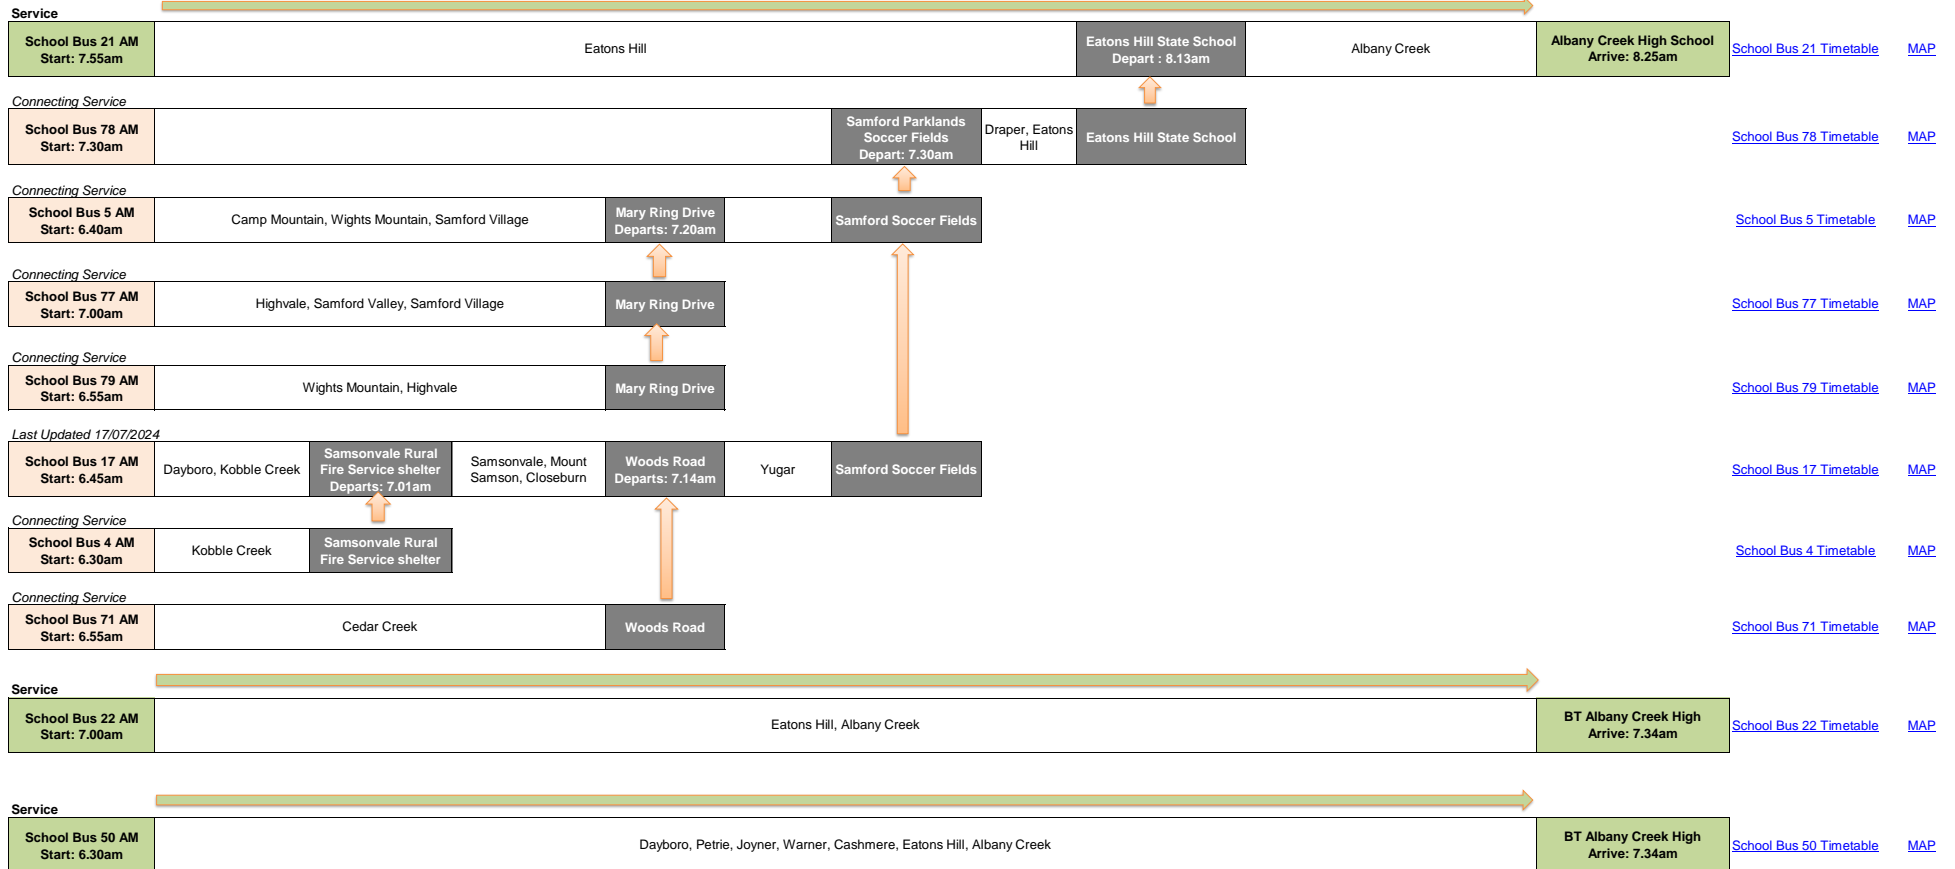

Albany Creek State High School - AM Services

Last Updated 17/07/2024

Albany Creek State High School - PM Services

Last Updated 17/07/2024