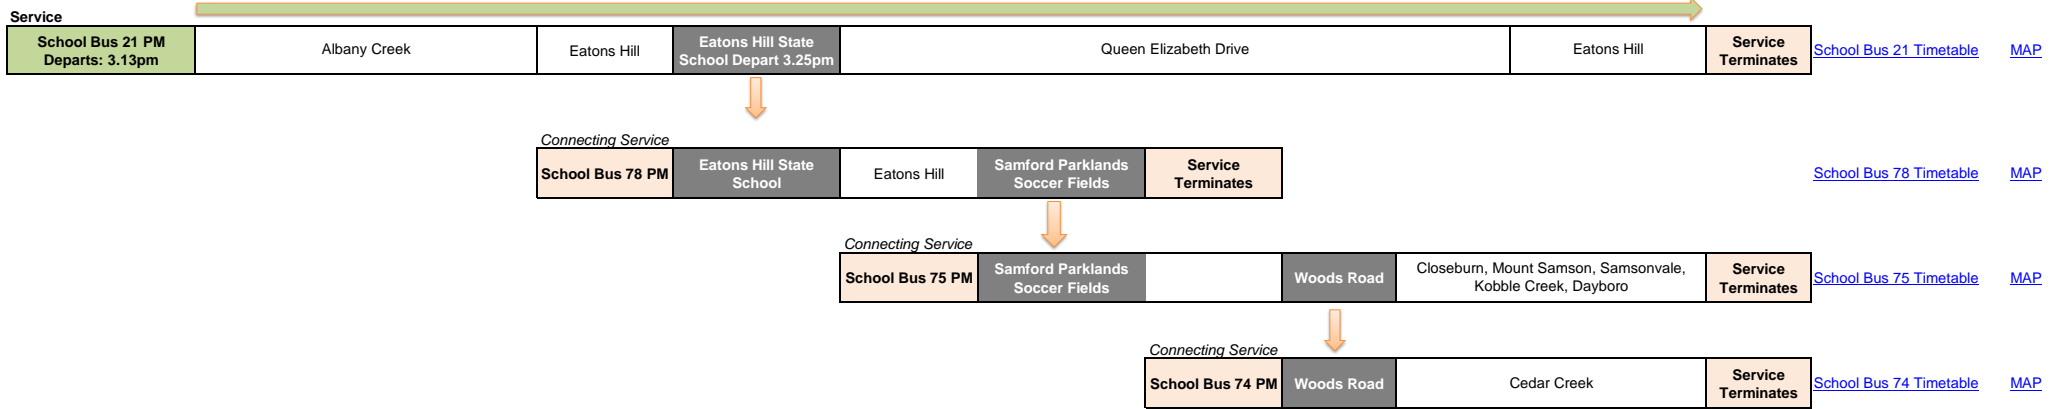

Albany Creek State High School - AM Services

Last Updated 17/07/2024

Albany Creek State High School - PM Services

Last Updated 17/07/2024